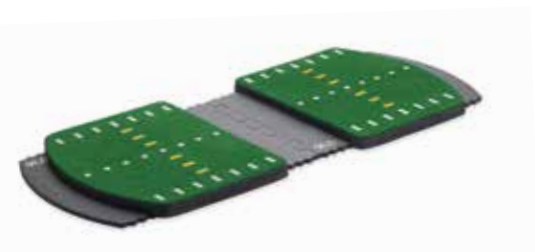

MIMPGB-001 (12 pack)

PRACTICE BALLS LF30

LIMITED-FLIGHT ALIGNMENT GOLF BALLS

- Alignment stripes for consistent setup and alignment
- See ball spin on short game shots
- Soft foam is safe for indoor and outdoor use
- Travels up to 30 yards

PBS30-100-06 (12 pack)

STANCE TRAINER

ELEVATED STANDING MAT

- Elevates stance to be even with hitting mat
- Guides for proper foot and ball position
- Train for every stance and every club, with completely adjustable pads