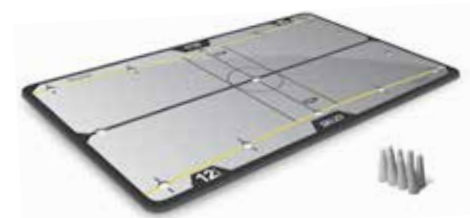

12i PUTTING MIRROR

OPTIMAL PATH AND ALIGNMENT TRAINER

- Arcing and straight putting path lines guide and train the golfer to have the optimal putting stroke
- Identifies proper shoulder and head alignment
- Drilled holes allow player to use tees on the practice green or the optional pegs for optimal putting path, exit gate and backstroke control

PUT01-MIR-04